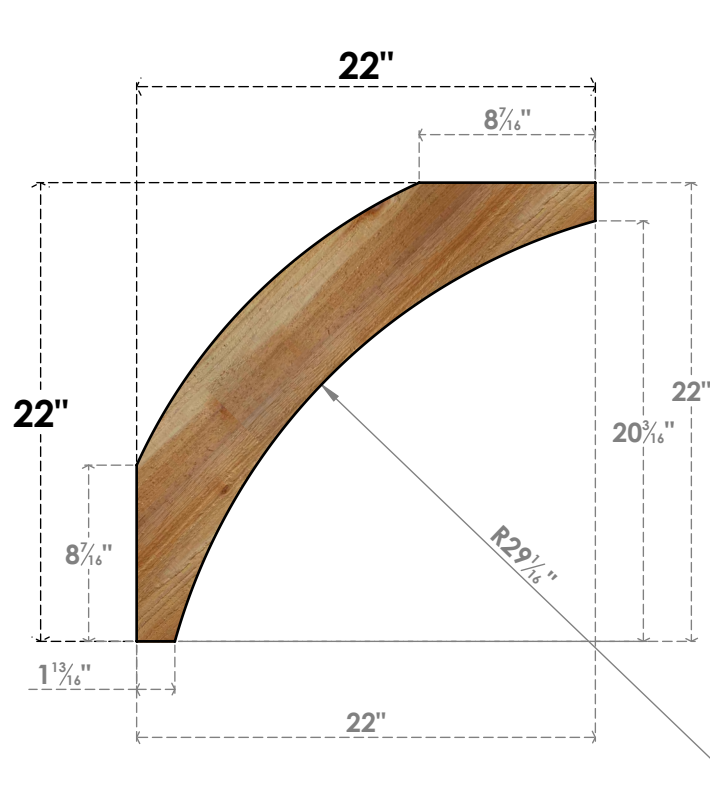

BRC04X22X22THR00RWR

4"W X 22"D X 22"H THORTON ROUGH SAWN BRACE, WESTERN RED CEDAR

SIDE

FRONT

EKENA MILLWORK
 2300 WEST MAIN ST.
 CLARKSVILLE, TX 75426
 TOLL FREE: 866-607-0453
 WWW.EKENAMILLWORK.COM

NOTES

1. INSTALLATION TO BE COMPLETED IN ACCORDANCE WITH MANUFACTURER'S SPECIFICATIONS.
2. DRAWING MAY NOT BE TO SCALE
3. THIS DRAWING IS INTENDED FOR DESIGN AND PLANNING PURPOSES ONLY.
4. ALL INFORMATION CONTAINED HEREIN WAS CURRENT AT THE TIME OF DEVELOPMENT BUT MUST BE REVIEWED AND APPROVED BY THE PRODUCT MANUFACTURER TO BE CONSIDERED ACCURATE.
5. PRODUCTS ARE NOT KILN DRIED. THIS ITEM IS UNIQUE AND WILL CONTAIN THE NATURAL VARIATIONS THAT THE WOOD SPECIES OFFERS. THIS MAY RESULT IN VARIATIONS UP TO 1/4"