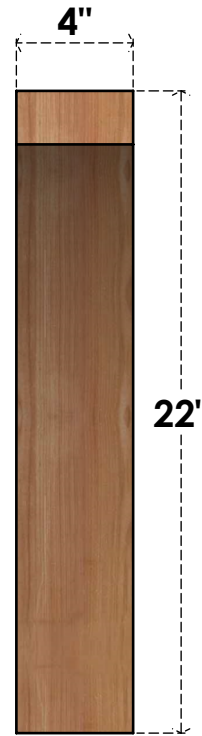

BRC04X22X22THR00RWR

4"W X 22"D X 22"H THORTON ROUGH SAWN BRACE, WESTERN RED CEDAR

SIDE

FRONT

EKENA MILLWORK
 2300 WEST MAIN ST.
 CLARKSVILLE, TX 75426
 TOLL FREE: 866-607-0453
 WWW.EKENAMILLWORK.COM

NOTES

1. INSTALLATION TO BE COMPLETED IN ACCORDANCE WITH MANUFACTURER'S SPECIFICATIONS.
2. DRAWING MAY NOT BE TO SCALE
3. THIS DRAWING IS INTENDED FOR DESIGN AND PLANNING PURPOSES ONLY.
4. ALL INFORMATION CONTAINED HEREIN WAS CURRENT AT THE TIME OF DEVELOPMENT BUT MUST BE REVIEWED AND APPROVED BY THE PRODUCT MANUFACTURER TO BE CONSIDERED ACCURATE.
5. PRODUCTS ARE NOT KILN DRIED. THIS ITEM IS UNIQUE AND WILL CONTAIN THE NATURAL VARIATIONS THAT THE WOOD SPECIES OFFERS. THIS MAY RESULT IN VARIATIONS UP TO 1/4"